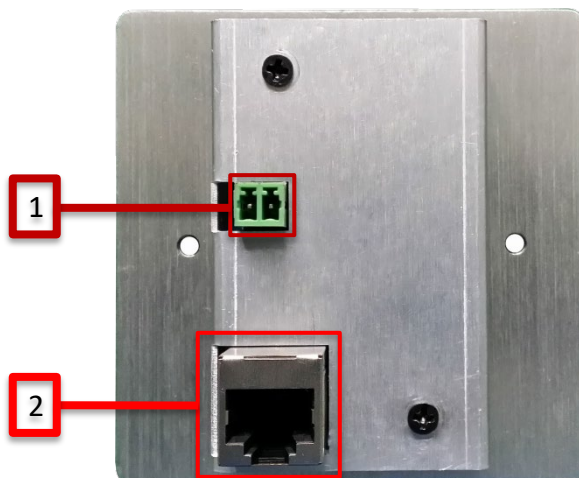

Package Contents – EAWP-70-T

- 1×EAWP-70-T

Package Contents – EAWP-70-R

- 1×EAWP-70-R

Features

- Transmit HDMI up to 1080p@60Hz 48bit 230ft over one Cat 5e/6/7 cable;
- Support HDMI 4K x 2K and 3D;
- HDCP Compliant;
- Power both units from TX or RX side with wall power supply(POL);
- Status LED for all connections on front;
- European standard.

Panel Description

EAWP-70-T

a. Front Panel

1. **Link:** Blinking when HDBT connect without video signal, stable on when video active;
2. **HDMI In:** Connect to HDMI source;

b. Rear Panel

1. **Power:** Connect to DC adapter here to power up device;
2. **HDBaseT:** Connect Cat from here to a compatible receiver.

EAWP-70-R

a. Front Panel

1. **Link:** Blinking when HDBT connect without video signal, stable on when video active;
2. **HDMI Out:** Connect to display;

b. Rear Panel

1. **Power:** Connect to DC adapter here to power up device;
2. **HDBaseT:** Connect HDBaseT source here.

Connection and Installation

Specification

Video	
HDMI Compliance	HDMI 3D, 4K
HDCP Compliant	Yes
Distance	230ft [70m] on 1080p@60Hz
Max Resolution	4K*2K
Connectors	
TX Connectors	(1) HDMI, (1)Rj45(HDBT),(1)IR,
RX Connectors	(1) HDMI, (1)Rj45(HDBT),(1)IR,
Mechanical	
Dimensions	European:86*86mm
Net Weight	0.49lbs[220g]
Package Size	240 x 180 x 70 mm(L/W/H)
Gross Weight	0.97lbs[440g]
Power	
Power Supply	24V 1A DC
Environmental	
Operation Temperature	32~131°F [0~55°C]
Storage Temperature	-4~185°F [-20~85°C]
Relative Humidity	5~95% RH [no condensation]