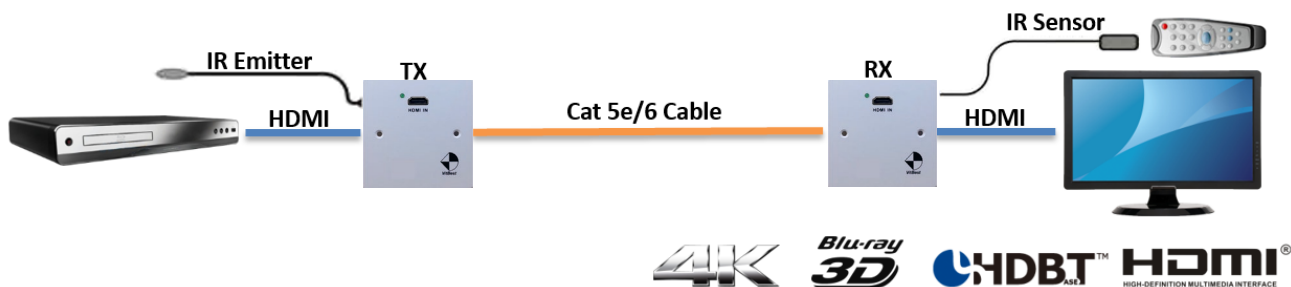

Package Contents – EAWP-70-T

- 1×EAWP-70-T

Package Contents – EAWP-70-R

- 1×EAWP-70-R

Features

- Transmit HDMI up to 1080p@60Hz 48bit 230ft over one Cat 5e/6/7 cable;
- Support HDMI 4K x 2K and 3D;
- HDCP Compliant;
- Power both units from TX or RX side with wall power supply(POL);
- Status LED for all connections on front;
- European standard.

Panel Description

EAWP-70-T

a. Front Panel

1. **Link:** Blinking when HDBT connect without video signal, stable on when video active;
2. **HDMI In:** Connect to HDMI source;

b. Rear Panel

1. **Power:** Connect to DC adapter here to power up device;
2. **HDBaseT:** Connect Cat from here to a compatible receiver.

EAWP-70-R

a. Front Panel

1. **Link:** Blinking when HDBT connect without video signal, stable on when video active;
2. **HDMI Out:** Connect to display;

b. Rear Panel

1. **Power:** Connect to DC adapter here to power up device;
2. **HDBaseT:** Connect HDBaseT source here.

Connection and Installation

Specification

Video	
HDMI Compliance	HDMI 3D, 4K
HDCP Compliant	Yes
Distance	230ft [70m] on 1080p@60Hz
Max Resolution	4K*2K
Connectors	
TX Connectors	(1) HDMI, (1)Rj45(HDBT),(1)IR,
RX Connectors	(1) HDMI, (1)Rj45(HDBT),(1)IR,
Mechanical	
Dimensions	European:86*86mm
Net Weight	0.49lbs[220g]
Package Size	240 x 180 x 70 mm(L/W/H)
Gross Weight	0.97lbs[440g]
Power	
Power Supply	24V 1A DC
Environmental	
Operation Temperature	32~131°F [0~55°C]
Storage Temperature	-4~185°F [-20~85°C]
Relative Humidity	5~95% RH [no condensation]