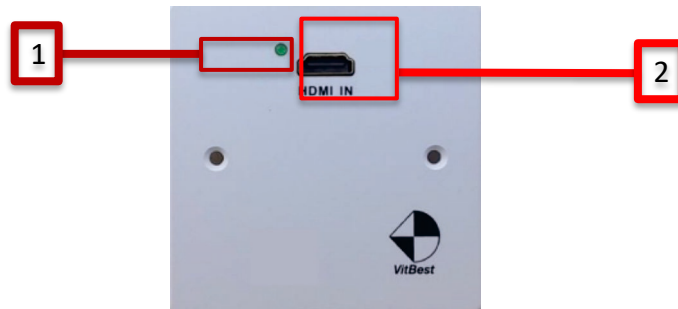

HDBaseT 1 Gang Wall Plate for HDMI with POL

**EAWP-70-T
Transmitter
&
EAWP-70-R
Receiver**

User Manual

Contents

Introduction	2
Package Contents.....	2
Features.....	2
Panel Descriptions	
EAWP-70-T.....	3
EAWP-70-R.....	4
Connection and Installation	5
Specification.....	5
Safety Information.....	6
Warranty	6
Return and RMA Policies	6

Package Contents – EAWP-70-T

- 1×EAWP-70-T

Package Contents – EAWP-70-R

- 1×EAWP-70-R

Features

- Transmit HDMI up to 1080p@60Hz 48bit 230ft over one Cat 5e/6/7 cable;
- Support HDMI 4K x 2K and 3D;
- HDCP Compliant;
- Power both units from TX or RX side with wall power supply(POL);
- Status LED for all connections on front;
- European standard.

Panel Description

EAWP-70-T

a. Front Panel

1. **Link:** Blinking when HDBT connect without video signal, stable on when video active;
2. **HDMI In:** Connect to HDMI source;

b. Rear Panel

1. **Power:** Connect to DC adapter here to power up device;
2. **HDBaseT:** Connect Cat from here to a compatible receiver.

Connection and Installation

Specification

Video	
HDMI Compliance	HDMI 3D, 4K
HDCP Compliant	Yes
Distance	230ft [70m] on 1080p@60Hz
Max Resolution	4K*2K
Connectors	
TX Connectors	(1) HDMI, (1)Rj45(HDBT),(1)IR,
RX Connectors	(1) HDMI, (1)Rj45(HDBT),(1)IR,
Mechanical	
Dimensions	European:86*86mm
Net Weight	0.49lbs[220g]
Package Size	240 x 180 x 70 mm(L/W/H)
Gross Weight	0.97lbs[440g]
Power	
Power Supply	24V 1A DC
Environmental	
Operation Temperature	32~131°F [0~55°C]
Storage Temperature	-4~185°F [-20~85°C]
Relative Humidity	5~95% RH [no condensation]