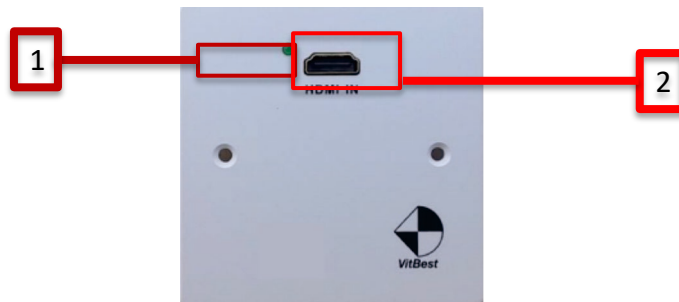

Panel Description

EAWP-70-T

a. Front Panel

1. **Link:** Blinking when HDBT connect without video signal, stable on when video active;
2. **HDMI In:** Connect to HDMI source;

b. Rear Panel

1. **Power:** Connect to DC adapter here to power up device;
2. **HDBaseT:** Connect Cat from here to a compatible receiver.

EAWP-70-R

a. Front Panel

1. **Link:** Blinking when HDBT connect without video signal, stable on when video active;
2. **HDMI Out:** Connect to display;

b. Rear Panel

1. **Power:** Connect to DC adapter here to power up device;
2. **HDBaseT:** Connect HDBaseT source here.

Connection and Installation

Specification

Video	
HDMI Compliance	HDMI 3D, 4K
HDCP Compliant	Yes
Distance	230ft [70m] on 1080p@60Hz
Max Resolution	4K*2K
Connectors	
TX Connectors	(1) HDMI, (1)Rj45(HDBT),(1)IR,
RX Connectors	(1) HDMI, (1)Rj45(HDBT),(1)IR,
Mechanical	
Dimensions	European:86*86mm
Net Weight	0.49lbs[220g]
Package Size	240 x 180 x 70 mm(L/W/H)
Gross Weight	0.97lbs[440g]
Power	
Power Supply	24V 1A DC
Environmental	
Operation Temperature	32~131°F [0~55°C]
Storage Temperature	-4~185°F [-20~85°C]
Relative Humidity	5~95% RH [no condensation]