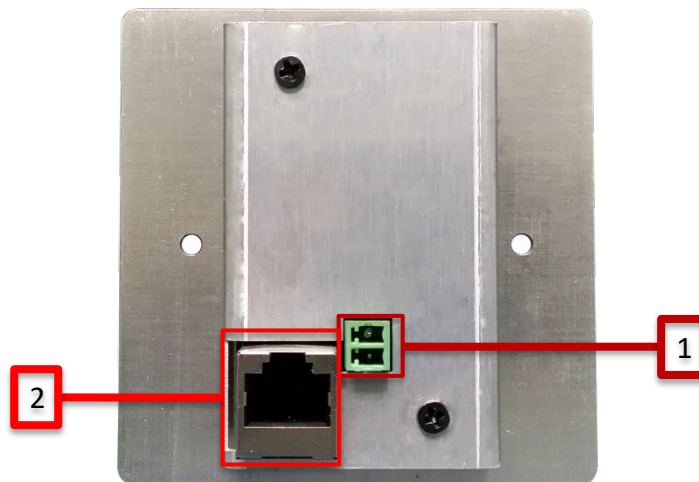

Package Contents – EAWP-70-T

- 1×EAWP-70-T

Package Contents – EAWP-70-R

- 1×EAWP-70-R

Features

- Transmit HDMI up to 1080p@60Hz 48bit 230ft over one Cat 5e/6/7 cable;
- Support HDMI 4K x 2K and 3D;
- HDCP Compliant;
- Power both units from TX or RX side with wall power supply(POL);
- Status LED for all connections on front;
- European standard.

Panel Description

EAWP-70-T

a. Front Panel

1. **Link:** Blinking when HDBT connect without video signal, stable on when video active;
2. **HDMI In:** Connect to HDMI source;

b. Rear Panel

1. **Power:** Connect to DC adapter here to power up device;
2. **HDBaseT:** Connect Cat from here to a compatible receiver.

EAWP-70-R

a. Front Panel

1. **Link:** Blinking when HDBT connect without video signal, stable on when video active;
2. **HDMI Out:** Connect to display;

b. Rear Panel

1. **Power:** Connect to DC adapter here to power up device;
2. **HDBaseT:** Connect HDBaseT source here.

Connection and Installation

Specification

Video	
HDMI Compliance	HDMI 3D, 4K
HDCP Compliant	Yes
Distance	230ft [70m] on 1080p@60Hz
Max Resolution	4K*2K
Connectors	
TX Connectors	(1) HDMI, (1)Rj45(HDBT),(1)IR,
RX Connectors	(1) HDMI, (1)Rj45(HDBT),(1)IR,
Mechanical	
Dimensions	European:86*86mm
Net Weight	0.49lbs[220g]
Package Size	240 x 180 x 70 mm(L/W/H)
Gross Weight	0.97lbs[440g]
Power	
Power Supply	24V 1A DC
Environmental	
Operation Temperature	32~131°F [0~55°C]
Storage Temperature	-4~185°F [-20~85°C]
Relative Humidity	5~95% RH [no condensation]